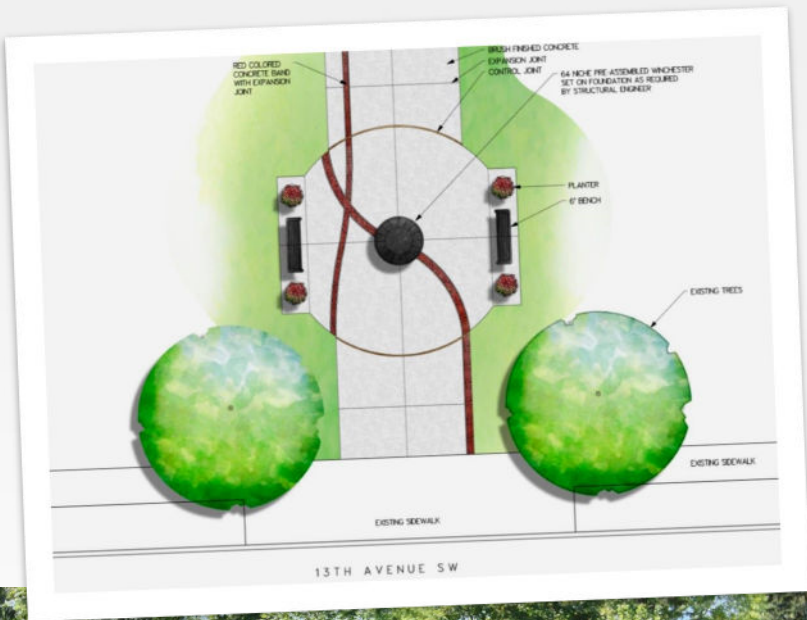

VINJE  
COLUMBARIUM

The Vinje Lutheran Church Columbarium is being created to provide a space of inurnment of cremated human remains. Like all churches, Vinje Lutheran Church reaches its members in all areas of life, as well as in death. In early America, a church having its own burial ground on its property was a common practice and continues to be a tradition in many locations across the country. In this tradition, Vinje Lutheran Church has established a defined area that includes a columbarium to allow our members to retain a close connection with the Church in death, as well as in life. This space will also provide a place of perpetual care, solitude, and consolation for the families of the deceased.

## LOCATION

The Vinje Columbarium will be located outside of the south entrance on 13th Avenue.

## SIZE

Each niche is 12"x12" and can be used to hold up to two urns. There are 64 niches (the space where urns are placed) in the columbarium which will allow spaces for up to 128 inurnments.